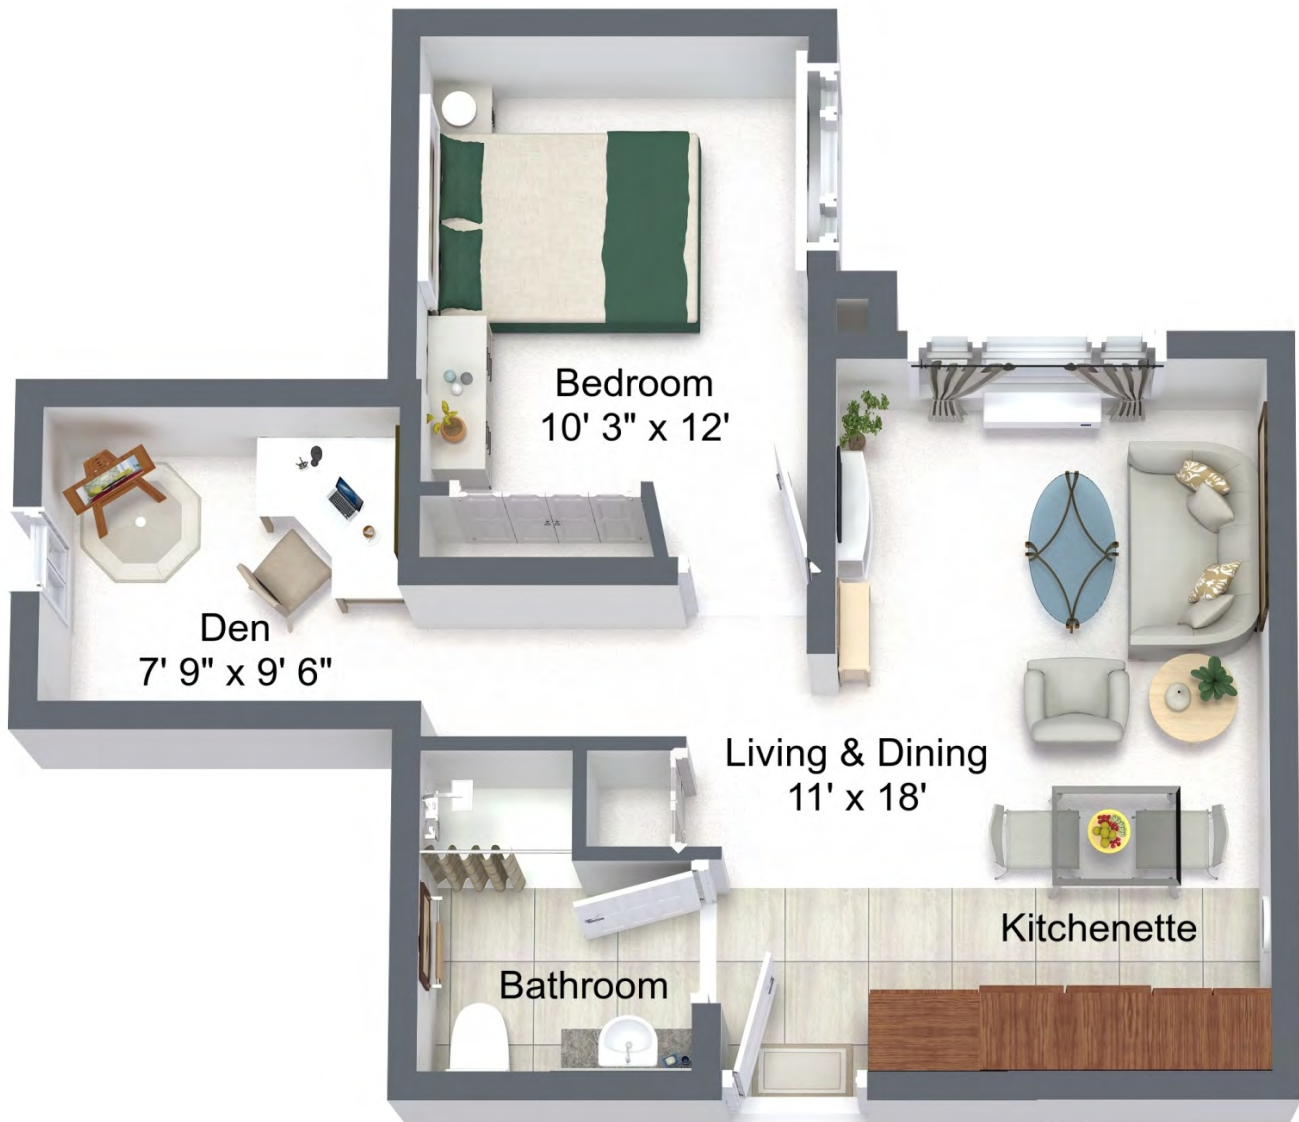

# Suite Floor Plan

1 Bed 555 sq.ft.

SHANNON OAKS

A BAPTIST HOUSING COMMUNITY

# Suite Floor Plan

1 Bed & Den 648 sq.ft.

SHANNON OAKS

A BAPTIST HOUSING COMMUNITY

# Suite Floor Plan

2 Bed 669 sq.ft.

SHANNON OAKS

A BAPTIST HOUSING COMMUNITY

# Suite Floor Plan

2 Bed & Den 769 sq.ft.